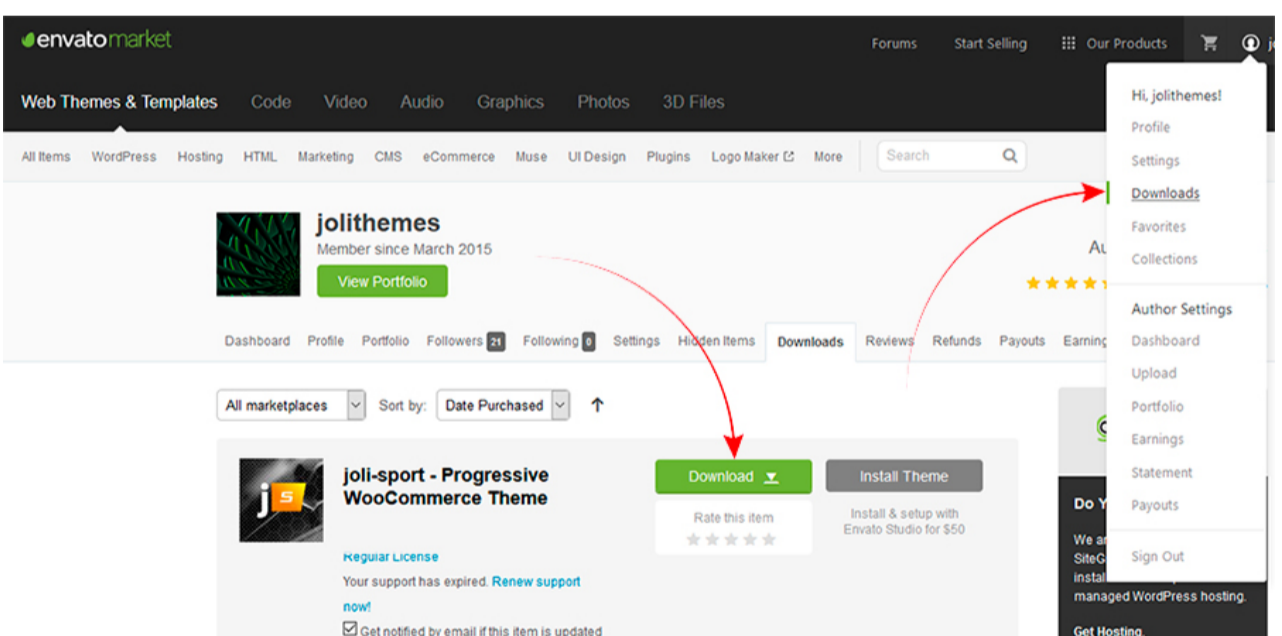

The last important setting is **A static page**. It allows to set Home Page (or any other) as a Main Page. By default WP uses blog posts for this page.

SETTINGS → READING → FRONT PAGE DISPLAYS

Choose **A static page**, set **Home** for **Front page** and **Blog** for **Posts page**.

Note: you have to create Home page and empty Blog page before this step.

1.6 How to update theme

1.6.1 Update Using FTP

1. Login into your Themeforest account and go to downloads (Dashboard > Downloads)

2. Download the theme into your computer
3. Install an FTP program (Filezilla is free)
4. Retrieve your FTP login information from your hosting admin panel and login into your hosting via FTP
Unzip the item main file
5. Locate **jolisport.zip** and unzip it. Make sure your unzipping software do not create extra directory with the same name nested into each other.
6. Drag and drop theme main folder into your FTP program with the destination : "YOUR_HOSTING_ROOT/YOUR_SUBDIRECTORY/wp-content/themes/"
7. FTP program will give a warning that there is an existing with the same directory name, choose replace all. Once you done login into your wordpress dashboard and go to **jolisport** settings. On the header (beside **jolisport** logo) the theme version will be changed to the latest version. this is the indication that your theme is updated.

1.6.2 Update Through Wordpress Admin Panel

1. For this method you should first install **Theme Upgrades Tool**
2. Unzip the file you just downloaded from ThemeForest and locate the WordPress Theme.
3. Log into your WordPress Dashboard.
4. Click on **Appearance > Themes**.
5. Still within the Themes section, on header tab, click on **Install Themes**, then on header second tab click **Upload**.
6. Click **Browse...** and locate the new theme file.
7. In the **Upgrade existing theme?** option choose **Yes** from the dropdown list.
8. Click **Install Now**.
9. Click **Activate**.